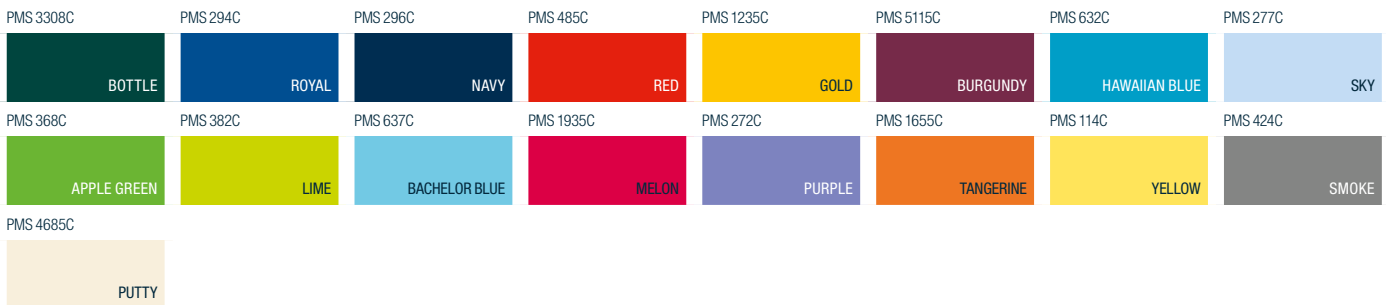

colour

REFERENCE

CHART

use this colour chart as a reference only

COTTON STYLE - 102, 319, 407

| | | | | | | |
|------------------------|------------------------|------------------------|-----------------------|-------------------------|-----------------------|---------------------------|
| PMS 303C NAVY | PMS 288C ROYAL | PMS 200C RED | PMS 1235C GOLD | PMS 5405C STONE BLUE | PMS 561C BOTTLE | PMS 201C CHERRY |
| PMS 7503C KHAKI | PMS 1655C TANGERINE | PMS 100C YELLOW | PMS 7497C MOSS | PMS 5435C OCEAN BLUE | PMS 7461 AQUA(203) | PMS 485C RED |
| PMS 2965C BLUE DUSK | PMS 468C PUTTY | PMS 2635C LILAC | PMS 498C CHOCOLATE | PMS 368C APPLE GREEN | PMS 213C HOT PINK | PMS 632C HAWAIIAN BLUE |
| PMS 643C BABY BLUE | PMS 633C AQUA | PMS 1895C SOFT PINK | PMS 109C YELLOW | PMS 7422C PINK (319) | PMS 7450C SMOKE | PMS 114C YELLOW |

COTTON/POLYESTER SHIRTING STYLE - 901, 902, 1COTPM, 1COTPW

| | | | | | | |
|------------------------|--------------------|-----------------------|-----------------------|------------------|--------------------|--------------------------|
| PMS 4685C PUTTY | PMS 424C SMOKE | PMS 534C BLUE DUSK | PMS 5435C WINE | PMS 296C NAVY | PMS 7529C KHAKI | PMS WARM GREY 1C BONE |
| PMS 552C OCEAN BLUE | PMS 201C CHERRY | PMS 705C SOFT PINK | PMS 498C CHOCOLATE | | | |

DISCLAIMER

Australian Spirit, Urban Nature and FrenchKuff takes no responsibility for the accuracy in these PMS Colours.

These colours are supplied as general reference and are matched as close as humanly possible to the indicated colours.

POLYESTER KOOLDRI STYLE- 103, 104, 119, 119J, 220,302, 303, 308, 309, 318, 334,334J, 335, 435, 336, 336J 408, 434

POLYESTER/COTTON KOOLDRI STYLE- 330, 415

TRUE KNIT RAYON/NYLON STYLE- 704

colour

REFERENCE